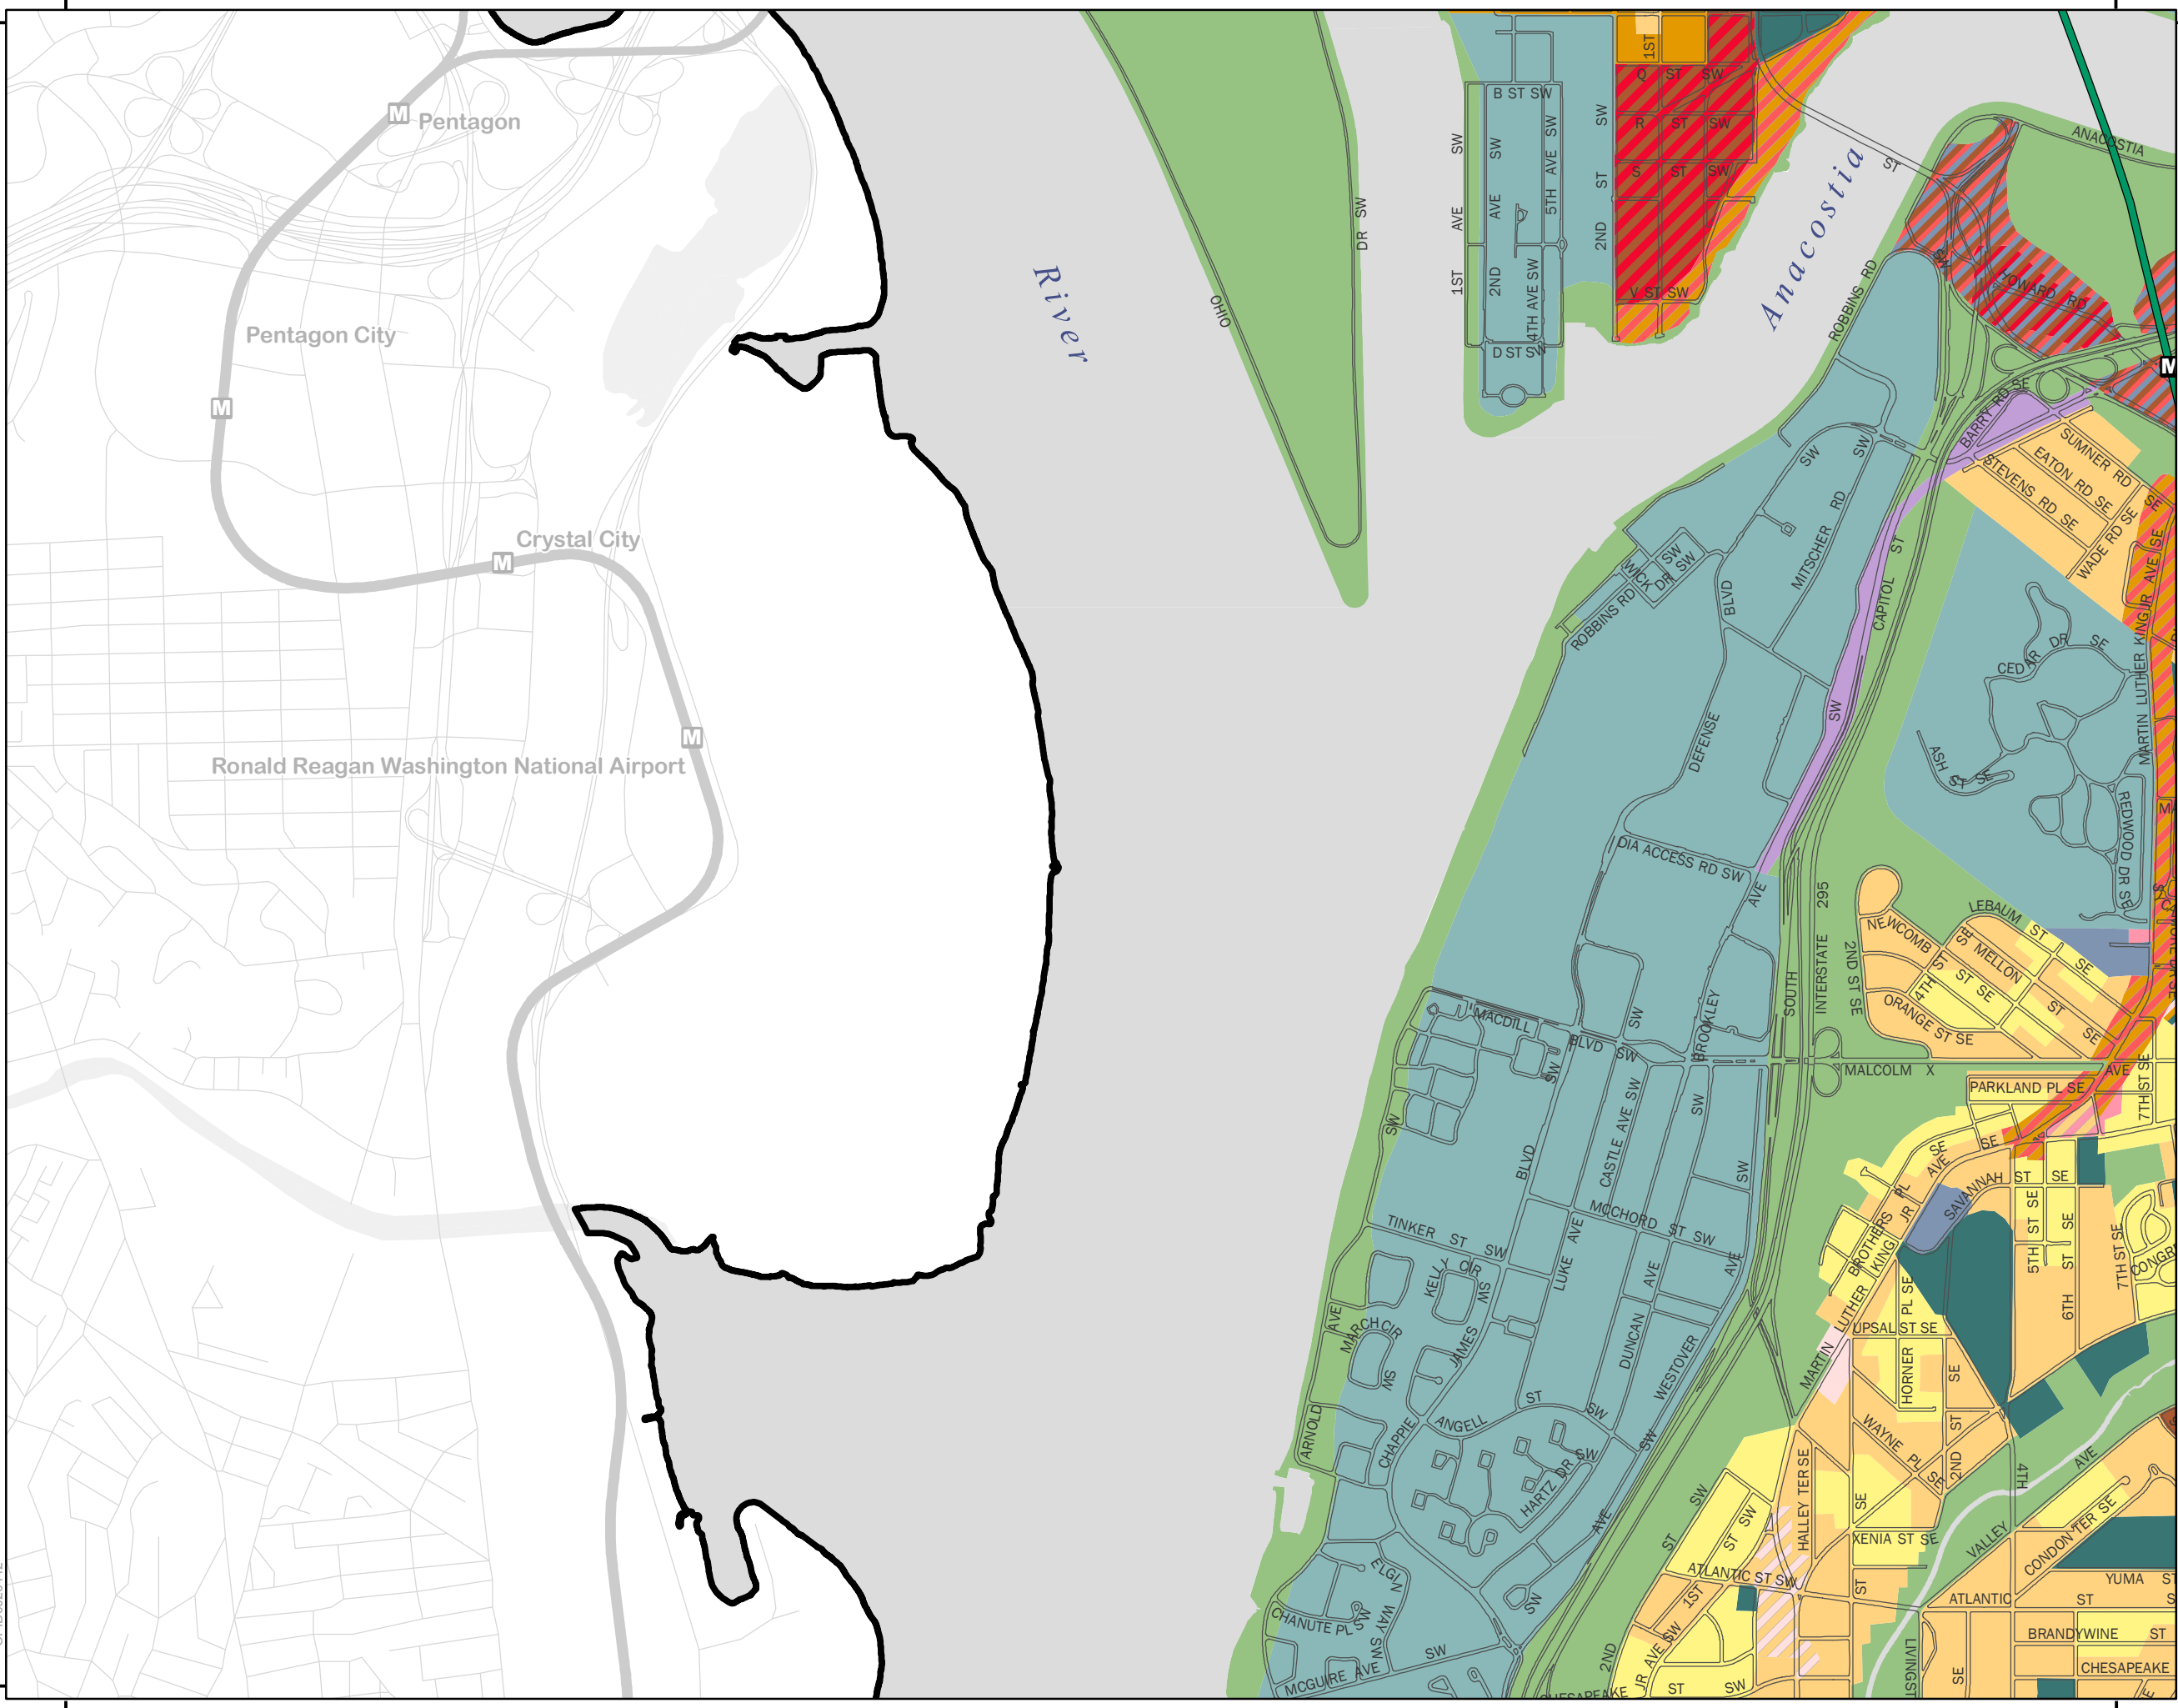

Comprehensive Plan Future Land Use Map 9

- Low Density Residential
- Moderate Density Residential
- Medium Density Residential
- High Density Residential
- Low Density Commercial
- Moderate Density Commercial
- Medium Density Commercial
- High Density Commercial
- Production, Distribution, and Repair
- Federal
- Local Public Facilities
- Institutional
- Parks, Recreation, and Open Space
- Mixed Land Use
- WATER

Government of the District of Columbia
Office of Planning ~ January 2013

This map was created for planning purposes from a variety of sources. It is neither a survey nor a legal document. Information provided by other agencies should be verified with them where appropriate.