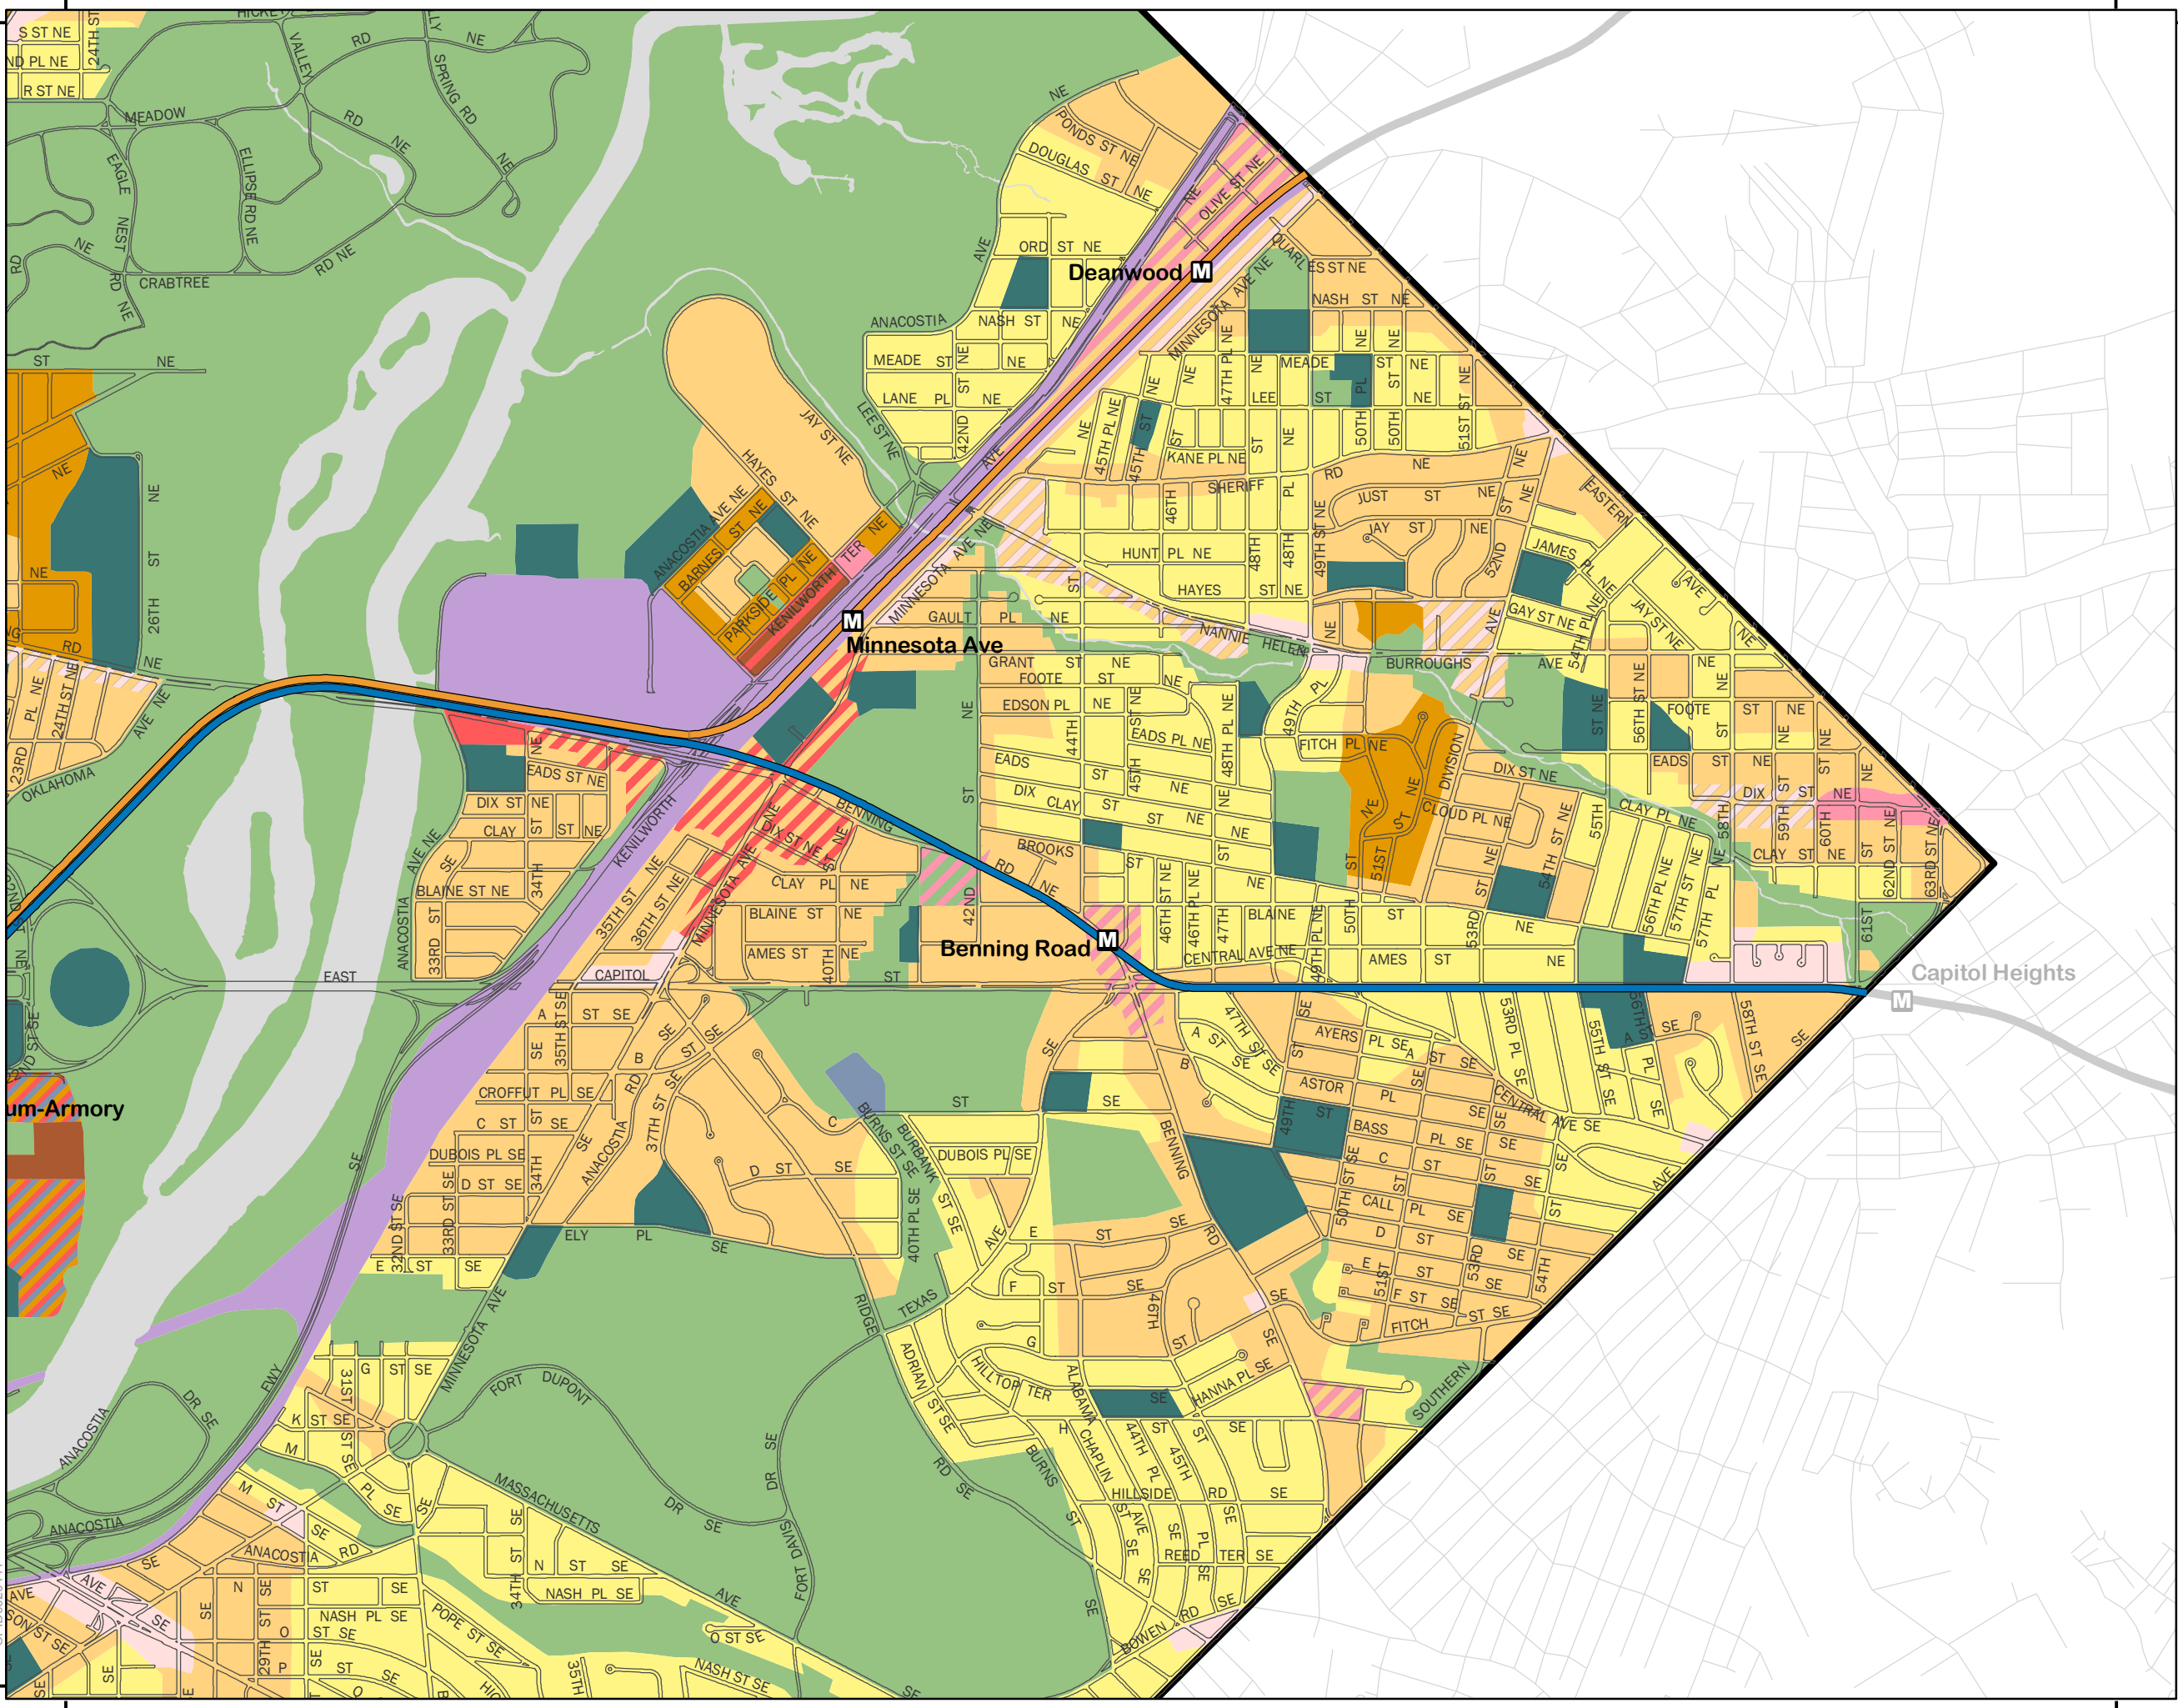

Comprehensive Plan Future Land Use Map 8

- Low Density Residential
- Moderate Density Residential
- Medium Density Residential
- High Density Residential
- Low Density Commercial
- Moderate Density Commercial
- Medium Density Commercial
- High Density Commercial
- Production, Distribution, and Repair
- Federal
- Local Public Facilities
- Institutional
- Parks, Recreation, and Open Space
- Mixed Land Use
- WATER

Government of the District of Columbia
Office of Planning ~ January 2013

This map was created for planning purposes from a variety of sources. It is neither a survey nor a legal document. Information provided by other agencies should be verified with them where appropriate.