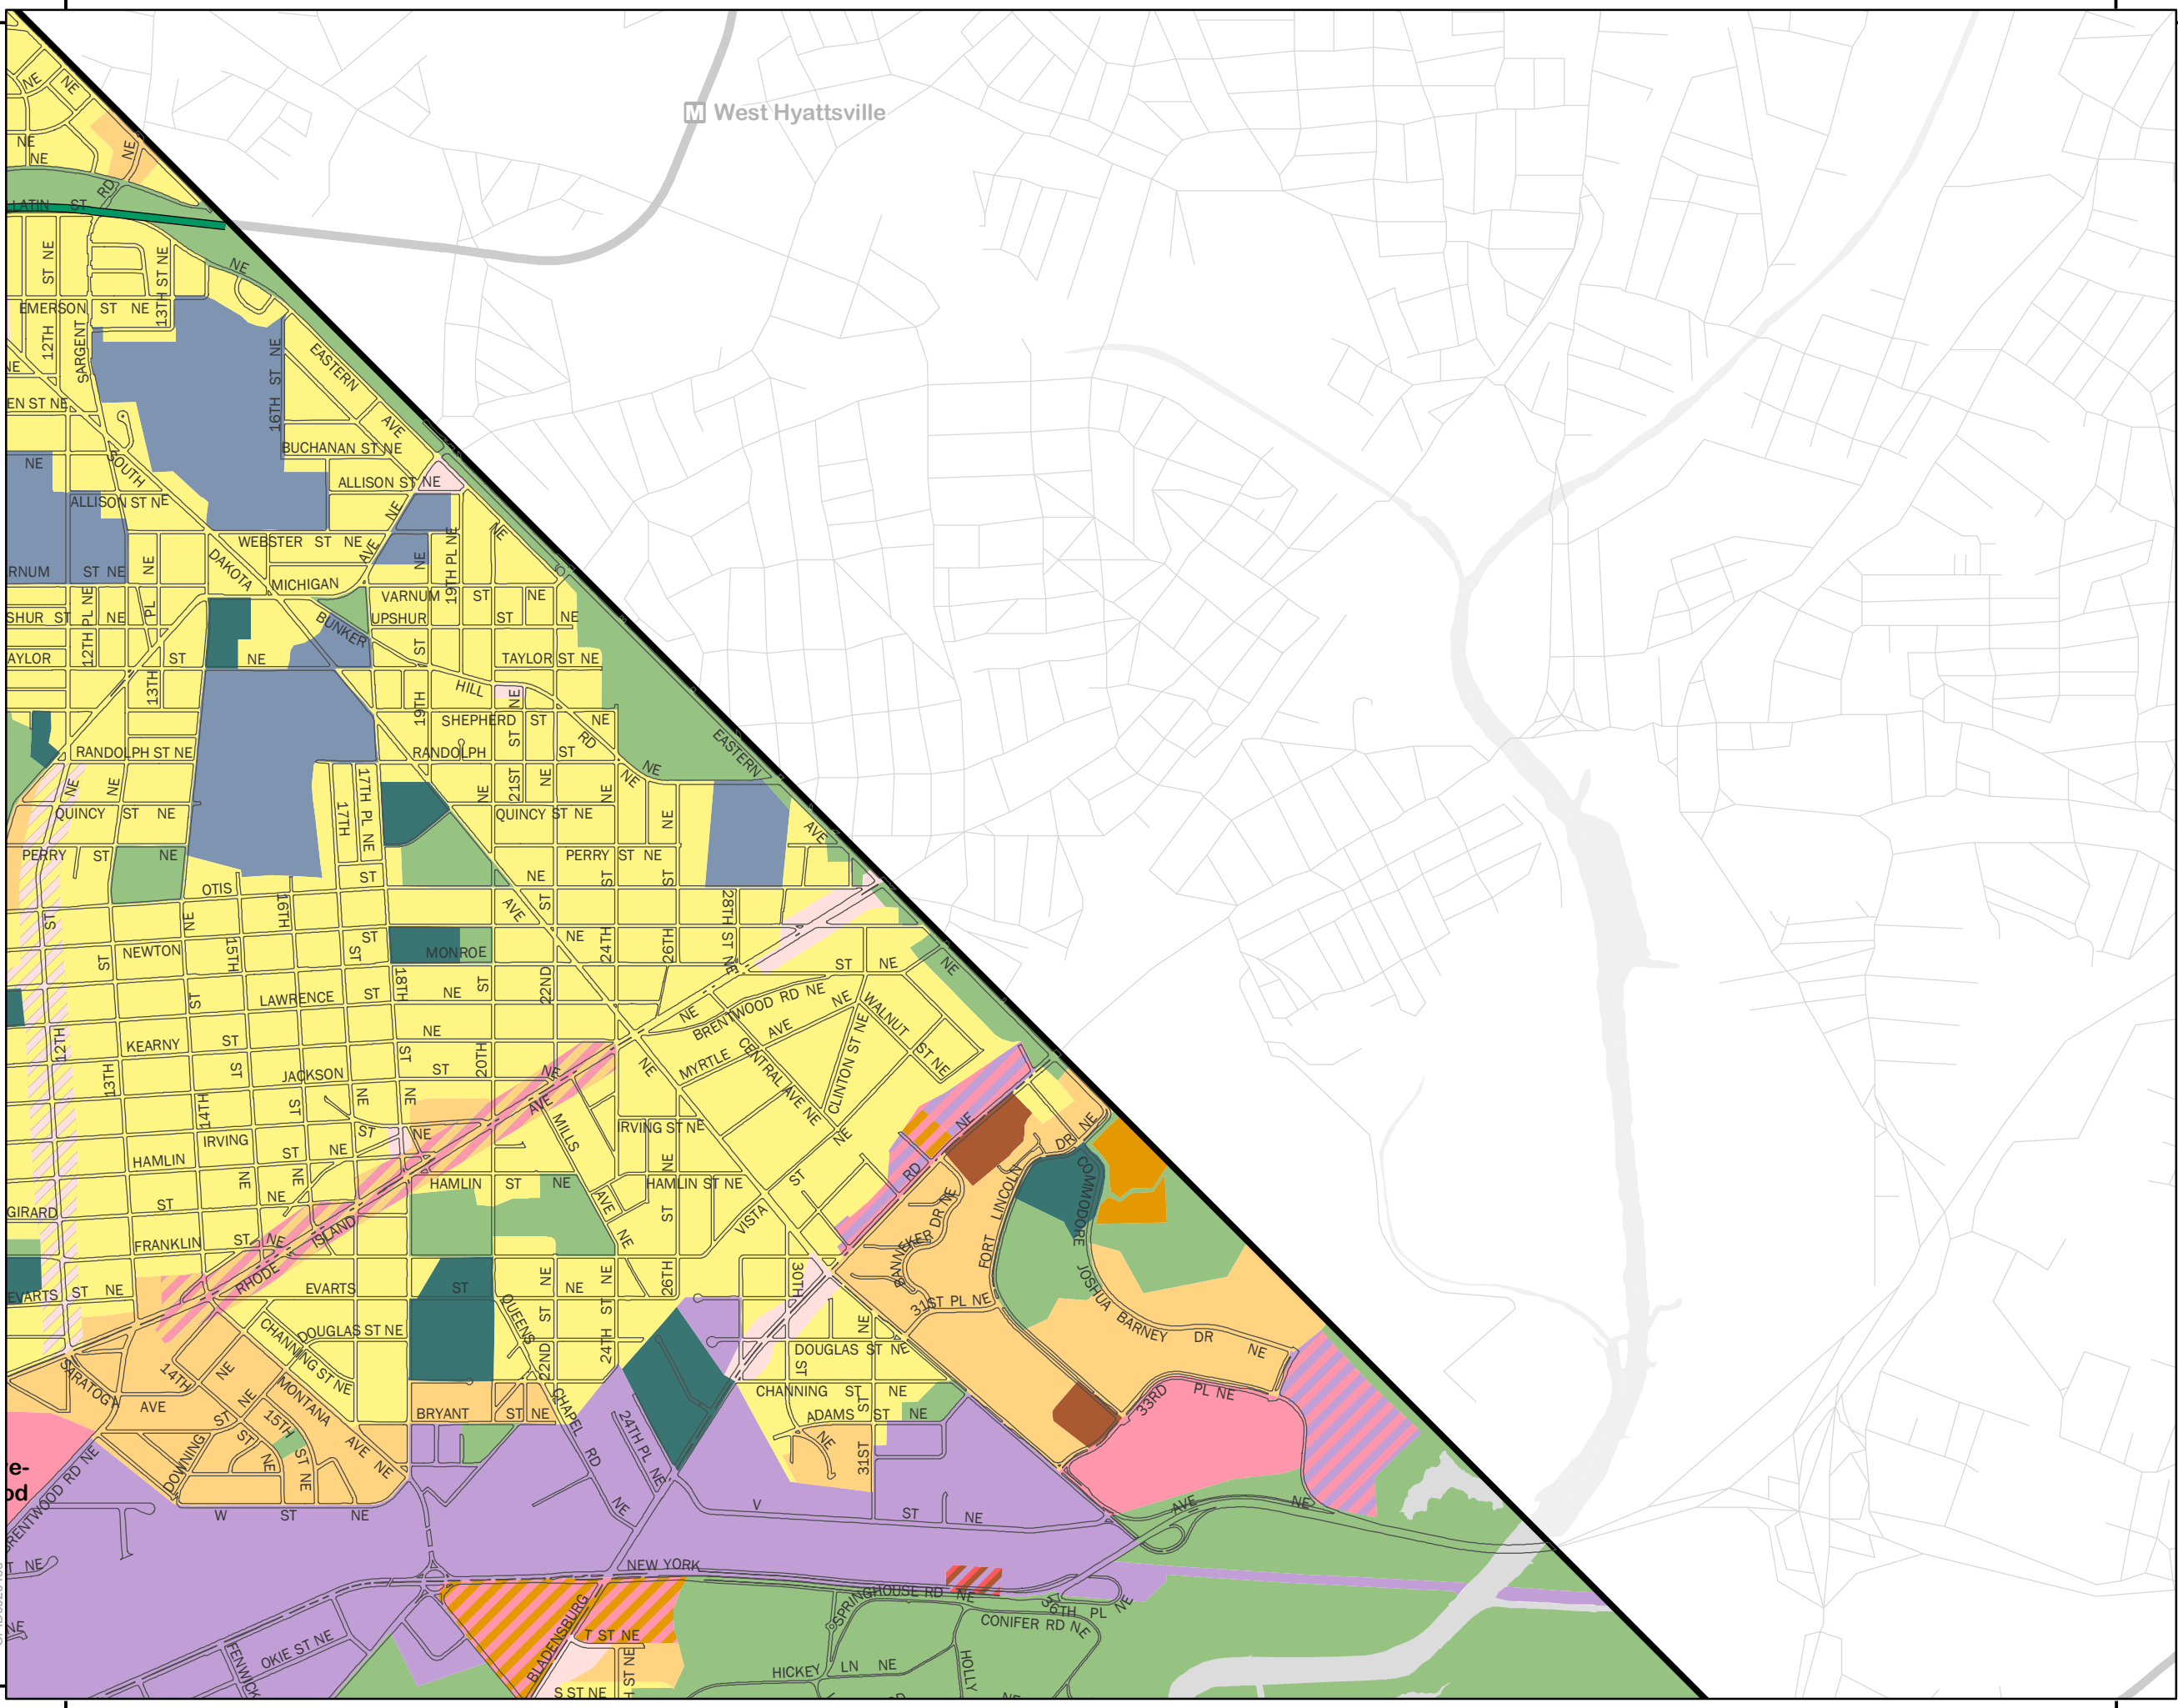

Comprehensive Plan Future Land Use Map 5

- Low Density Residential
- Moderate Density Residential
- Medium Density Residential
- High Density Residential
- Low Density Commercial
- Moderate Density Commercial
- High Density Commercial
- Production, Distribution, and Repair
- Federal
- Local Public Facilities
- Institutional
- Parks, Recreation, and Open Space
- Mixed Land Use
- WATER

Government of the District of Columbia
Office of Planning ~ January 2013

This map was created for planning purposes from a variety of sources. It is neither a survey nor a legal document. Information provided by other agencies should be verified with them where appropriate.